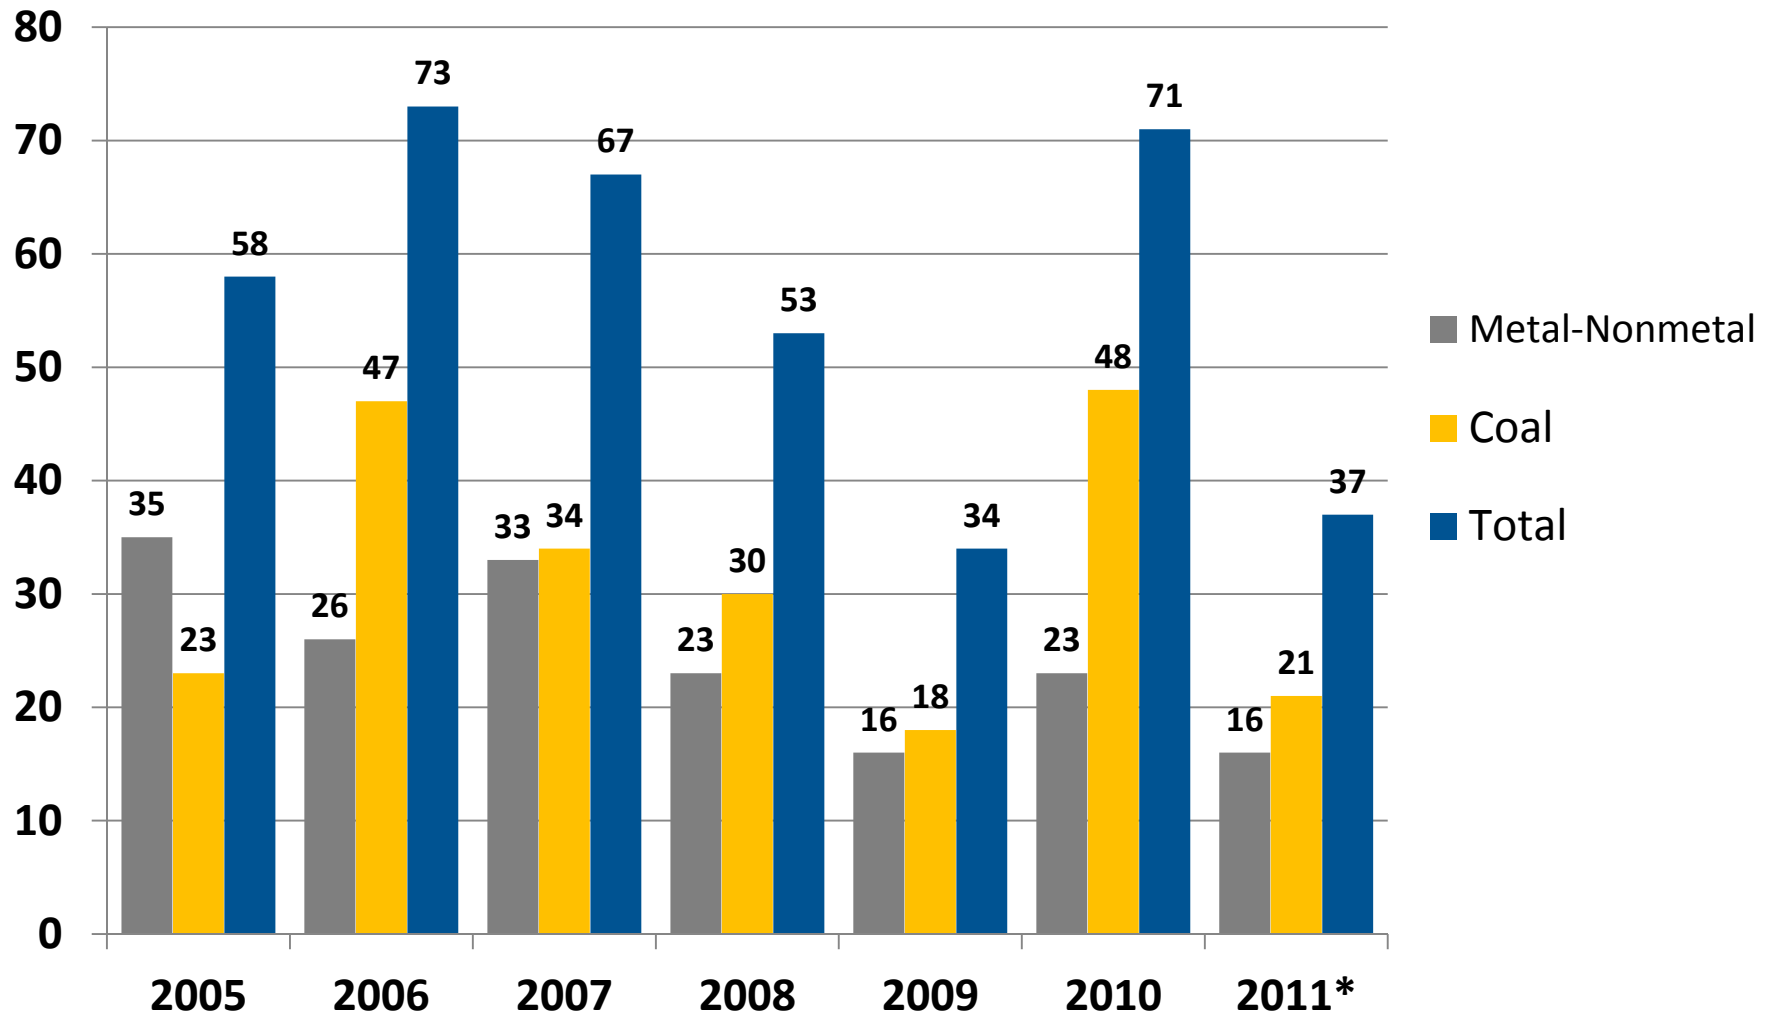

U.S. Mining Fatalities 2005-2011*

* As of December 31, 2011

Source: Mine Safety and Health Administration data as of 11/21/2011